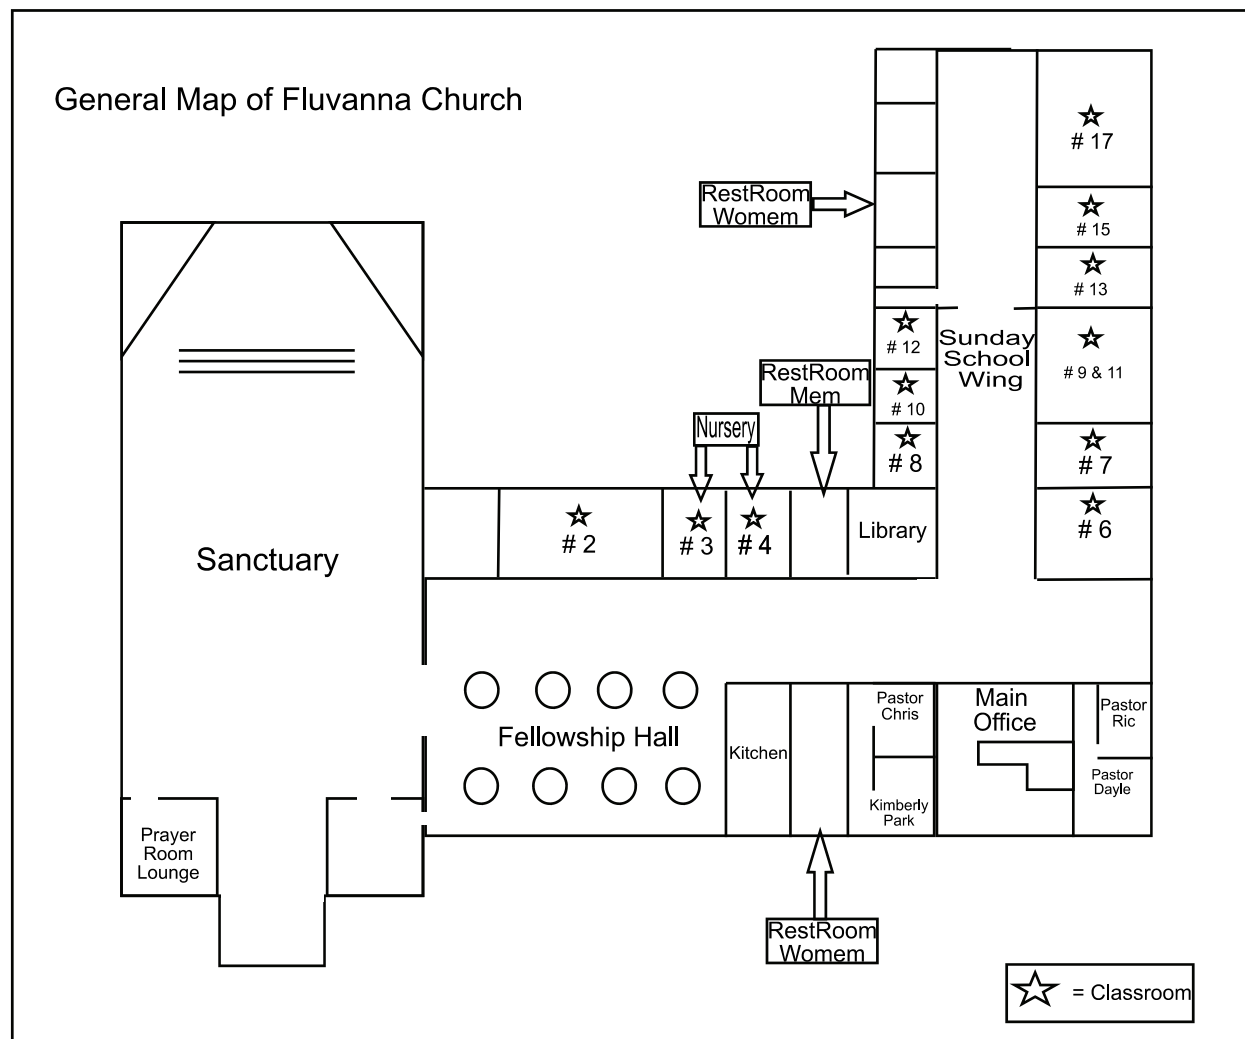

Our new schedule of Services starting March 20th

.....
8:30 AM The "Blended" Service
Nursery and Junior Church

10:00 AM Sunday School for all ages with adult classes that include electives

11:00 AM The "Contemporary" Service
Nursery and Junior Church

The "Blended" Service

8:30 AM

The Blended Service follows a traditional format that blends in choruses and contemporary songs along with hymns.

The "Contemporary" Service

11:00 AM

The Contemporary Service has contemporary songs and choruses as well as drama, puppets, video, and other media that are incorporated into the worship time.

Both services also include:

a.) **Nursery** provisions are for children from birth to age 3. The staff

wants to welcome your child to a place where you can feel safe leaving them. They are committed to caring for your child in the same way they would care for their own. The nursery is held in classrooms # 3 and # 4.

b.) **Kid's Worship** is for ages 3 years old to 3rd grade. The staff of Kid's Worship will minister to your child through songs, stories, games crafts

and fun activities. Kid's Worship is held in classroom # 17.

c.) **Grapple** is a ministry for 4th through 7th grade children. It is geared for the "pre-teen" way of learning. Grapple is held in classroom # 12.

These ministries are provided so you can focus your attention on what God has for you.